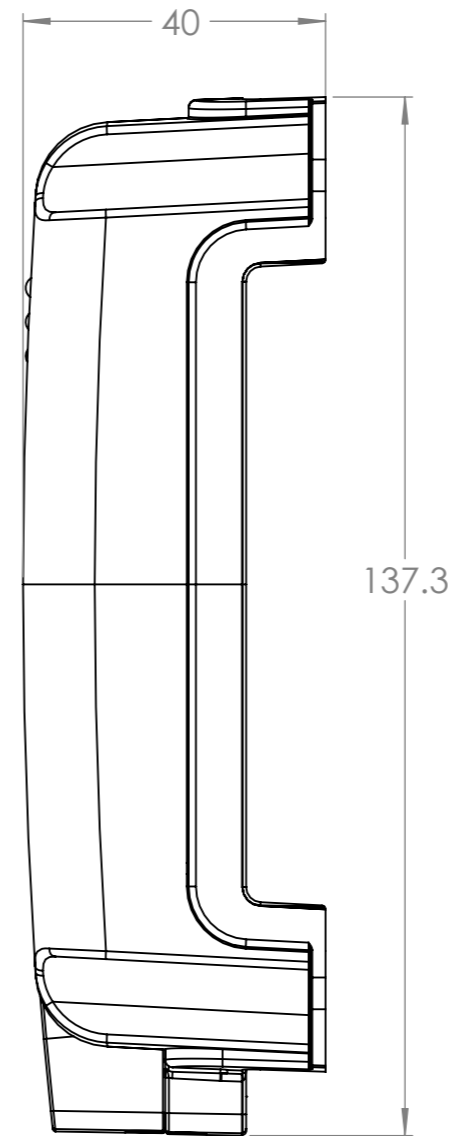

Dimension Drawing - Orion XS

ORI121217040

Orion XS 12/12-50A DC-DC battery charger

Dimensions in mm

victron energy
BLUE POWER