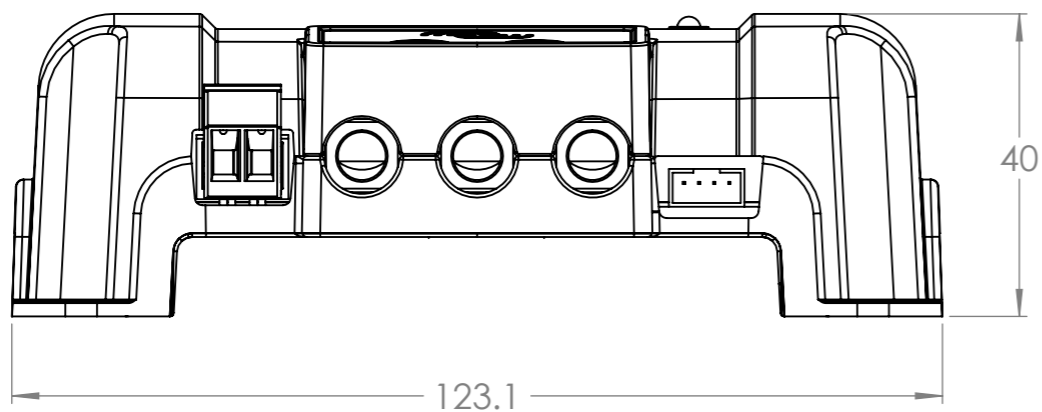

Dimension Drawing - Orion XS

ORI121217040

Orion XS 12/12-50A DC-DC battery charger

Dimensions in mm

victron energy
BLUE POWER