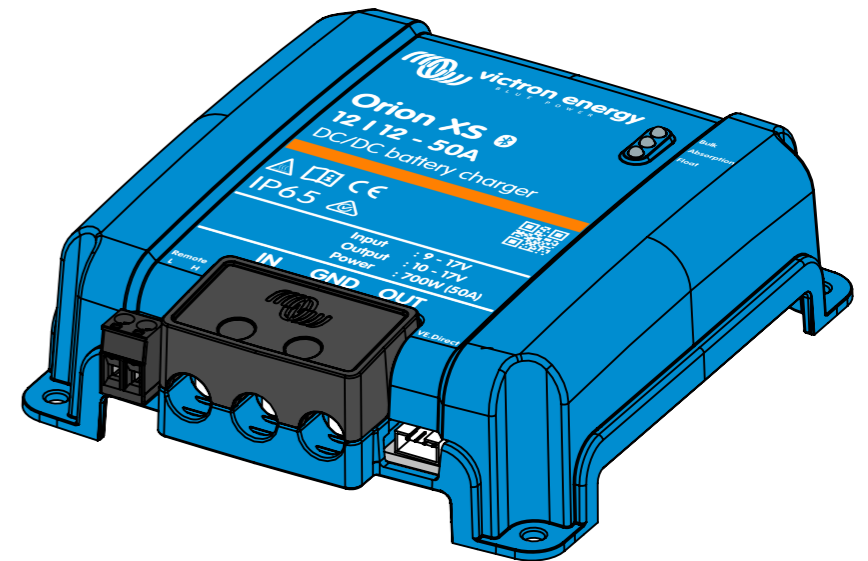

Dimension Drawing - Orion XS

ORI121217040

Orion XS 12/12-50A DC-DC battery charger

Dimensions in mm

victron energy
BLUE POWER