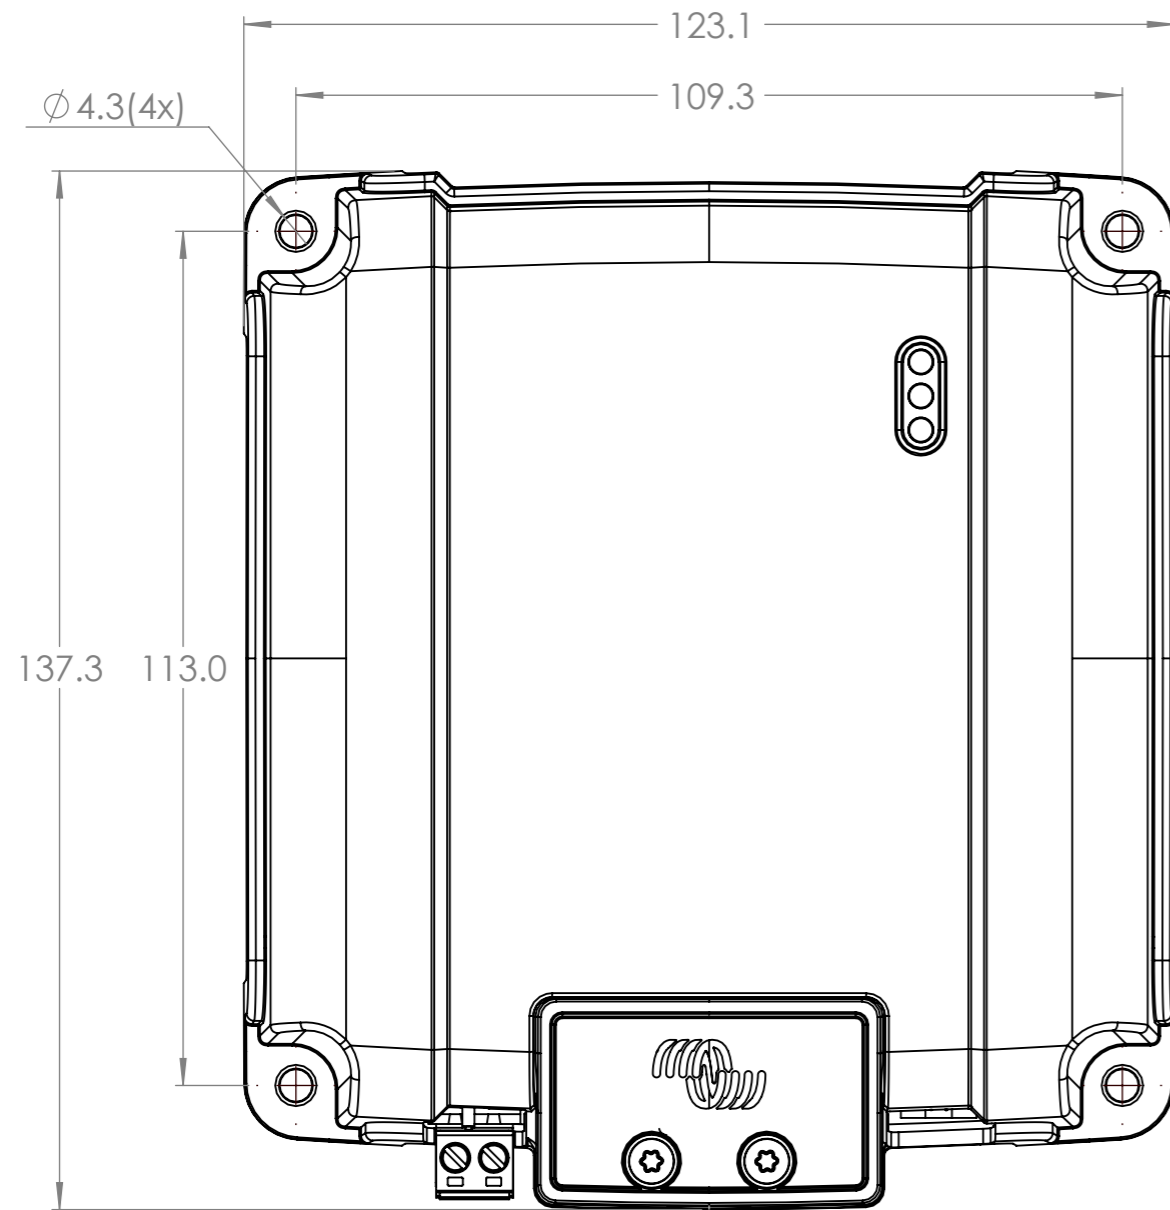

Dimension Drawing - Orion XS

ORI121217040

Orion XS 12/12-50A DC-DC battery charger

Dimensions in mm

victron energy
BLUE POWER