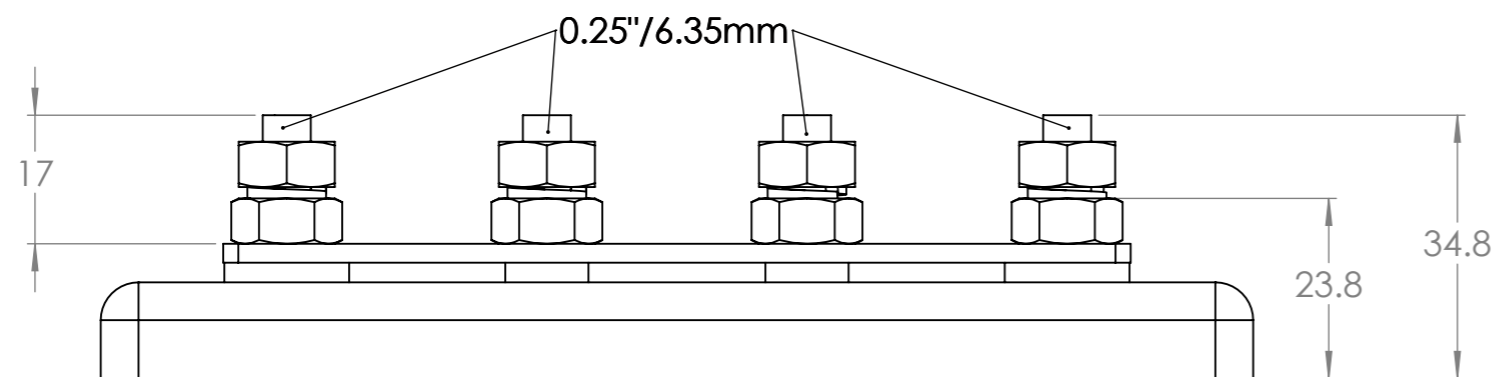

Dimension Drawing - VE BusBars
 VBB115040020 Busbar 150A 4P +PC cover

Dimensions in mm

victron energy
 BLUE POWER