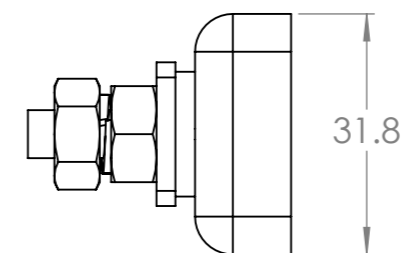

Dimension Drawing - VE BusBars
 VBB115040020 Busbar 150A 4P +PC cover

Dimensions in mm

victron energy
 BLUE POWER