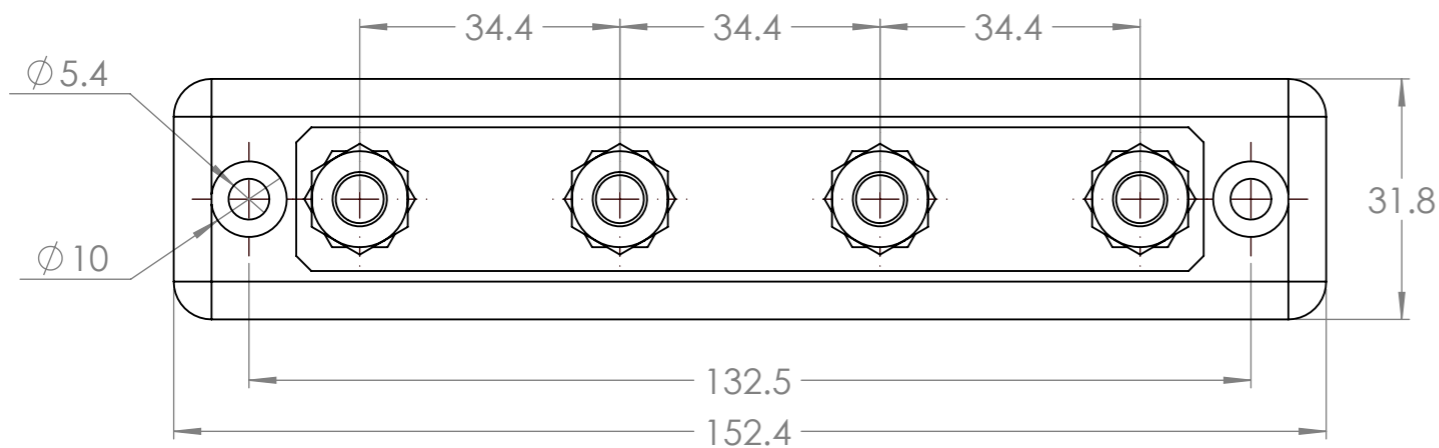

Dimension Drawing - VE BusBars
 VBB115040020 Busbar 150A 4P +PC cover

Dimensions in mm

victron energy
 BLUE POWER