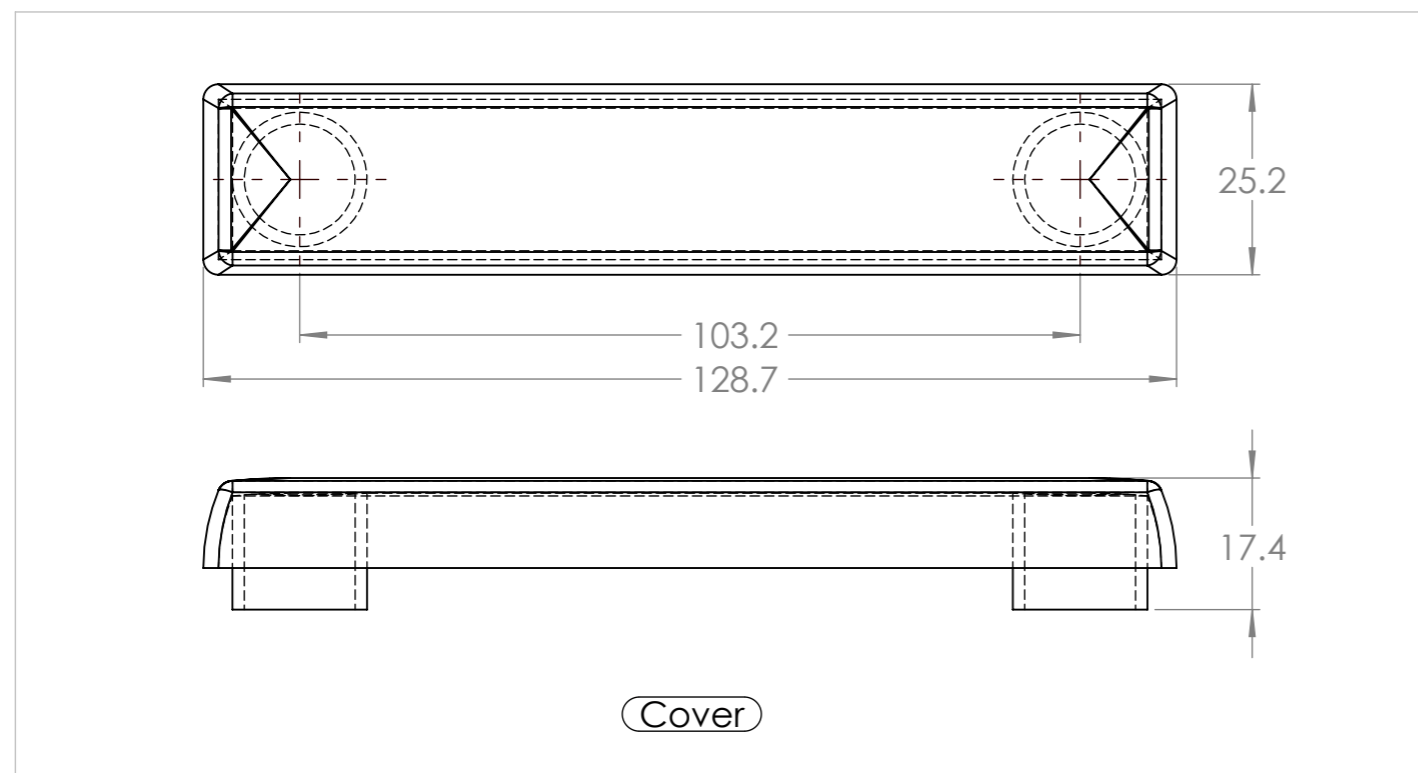

Dimension Drawing - VE BusBars
 VBB115040020 Busbar 150A 4P +PC cover

Dimensions in mm

victron energy
 BLUE POWER