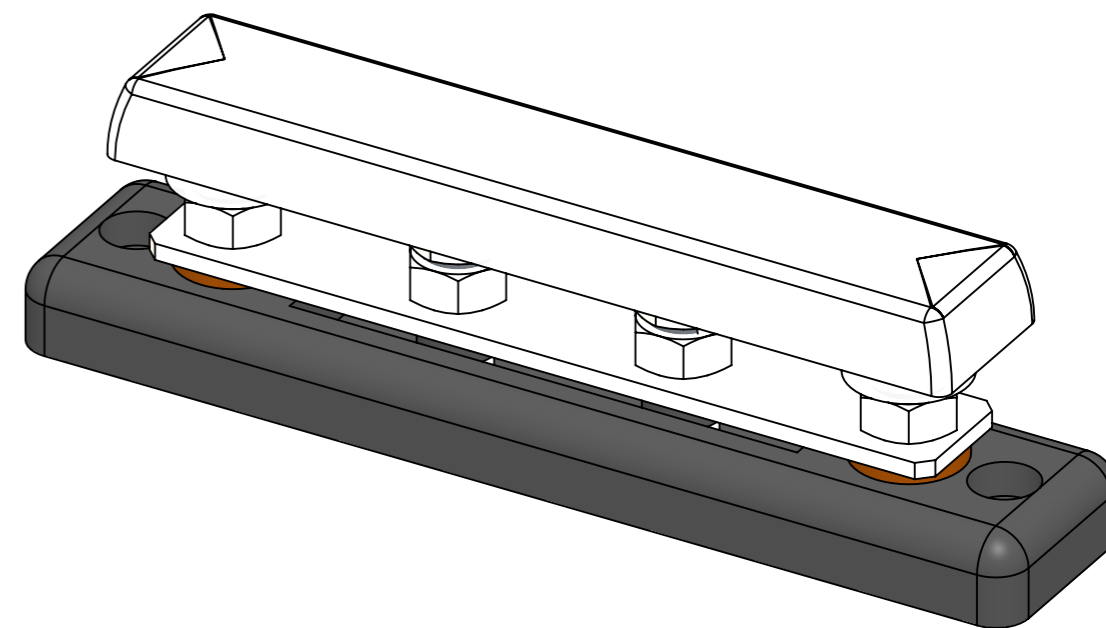

Dimension Drawing - VE BusBars
 VBB115040020 Busbar 150A 4P +PC cover

Dimensions in mm

victron energy
 BLUE POWER